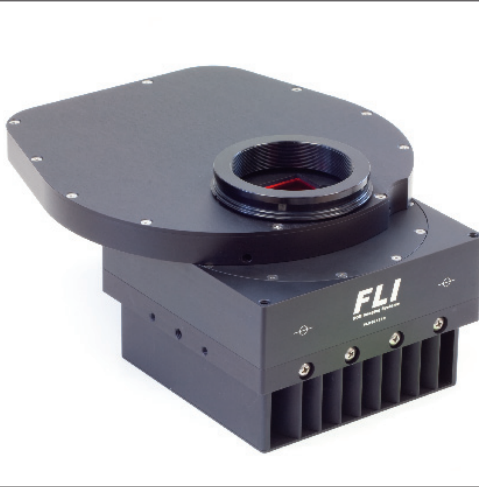

Offer Extended on Complete FLI Imaging Systems!

The ProLine PL16803 sets the standard in key performance areas that include: Download Speeds, Cooling, Low Noise Operation, Anti-Ghosting Technology, Linearity and Image Quality.

ProLine download speeds are FAST! Unlike competitive brands ProLine does not lower bit depth to achieve high speed downloads. Camera Includes: Kodak KAF-16803 sensor, professional grade Uniblitz 65 mm shutter, bullet-proof FLI cooling, superior frame quality and two 16-bit download speeds (8 MHz & 1 MHz)

Package #2 includes LRGB filters!

Package #1

PL16803 + CFW-4-5

\$10,695

ProLine PL16803
CFW-4-5 five position filter wheel

List package price: \$11,990
Discount package price: \$10,695
Save: \$1,295
11% discount

Package #2

PL16803 + CFW-5-7 + LRGB Filters

\$11,635

ProLine PL16803
CFW-5-7 seven position filter wheel
50mm x 50mm Research Grade filters

List package price: \$13085
Discount package price: \$11645
Save: \$1,450
11% discount