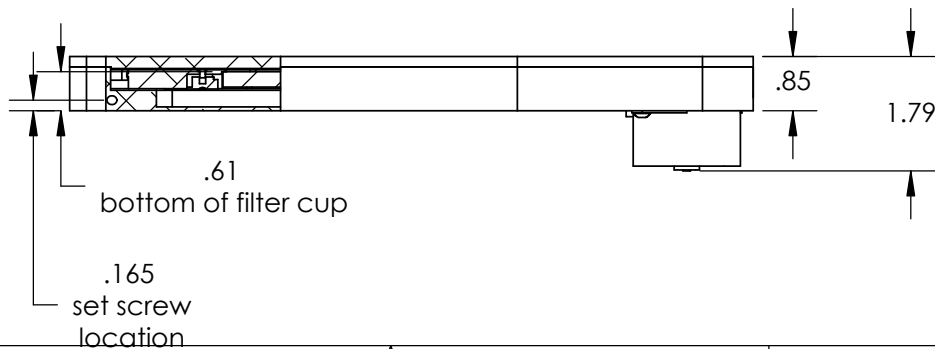

FILTER SIZES: □ 50mm ±0.125mm  
1 to 6.125mm thick

SIZE	<b>A</b>	NAME	TITLE:
	DRAWN	REC	CFW5_7SQ_50MM_WEB
UNLESS OTHERWISE SPECIFIED:			
DIMENSIONS ARE IN INCHES			
TOLERANCES:			
ANGULAR: $\pm 1^\circ$			
TWO PLACE DECIMAL $\pm .01$			
THREE PLACE DECIMAL $\pm .003$			
FOUR PLACE DECIMAL $\pm .0005$			
PROPRIETARY AND CONFIDENTIAL			
THE INFORMATION CONTAINED IN THIS DRAWING IS THE SOLE PROPERTY OF FINGER LAKES INSTRUMENTATION. ANY REPRODUCTION IN PART OR AS A WHOLE WITHOUT THE WRITTEN PERMISSION OF FINGER LAKES INSTRUMENTATION IS PROHIBITED.			REV
COMMENTS:			F
SCALE: 1:3	DO NOT SCALE DRAWING	SHEET 1 OF 1	