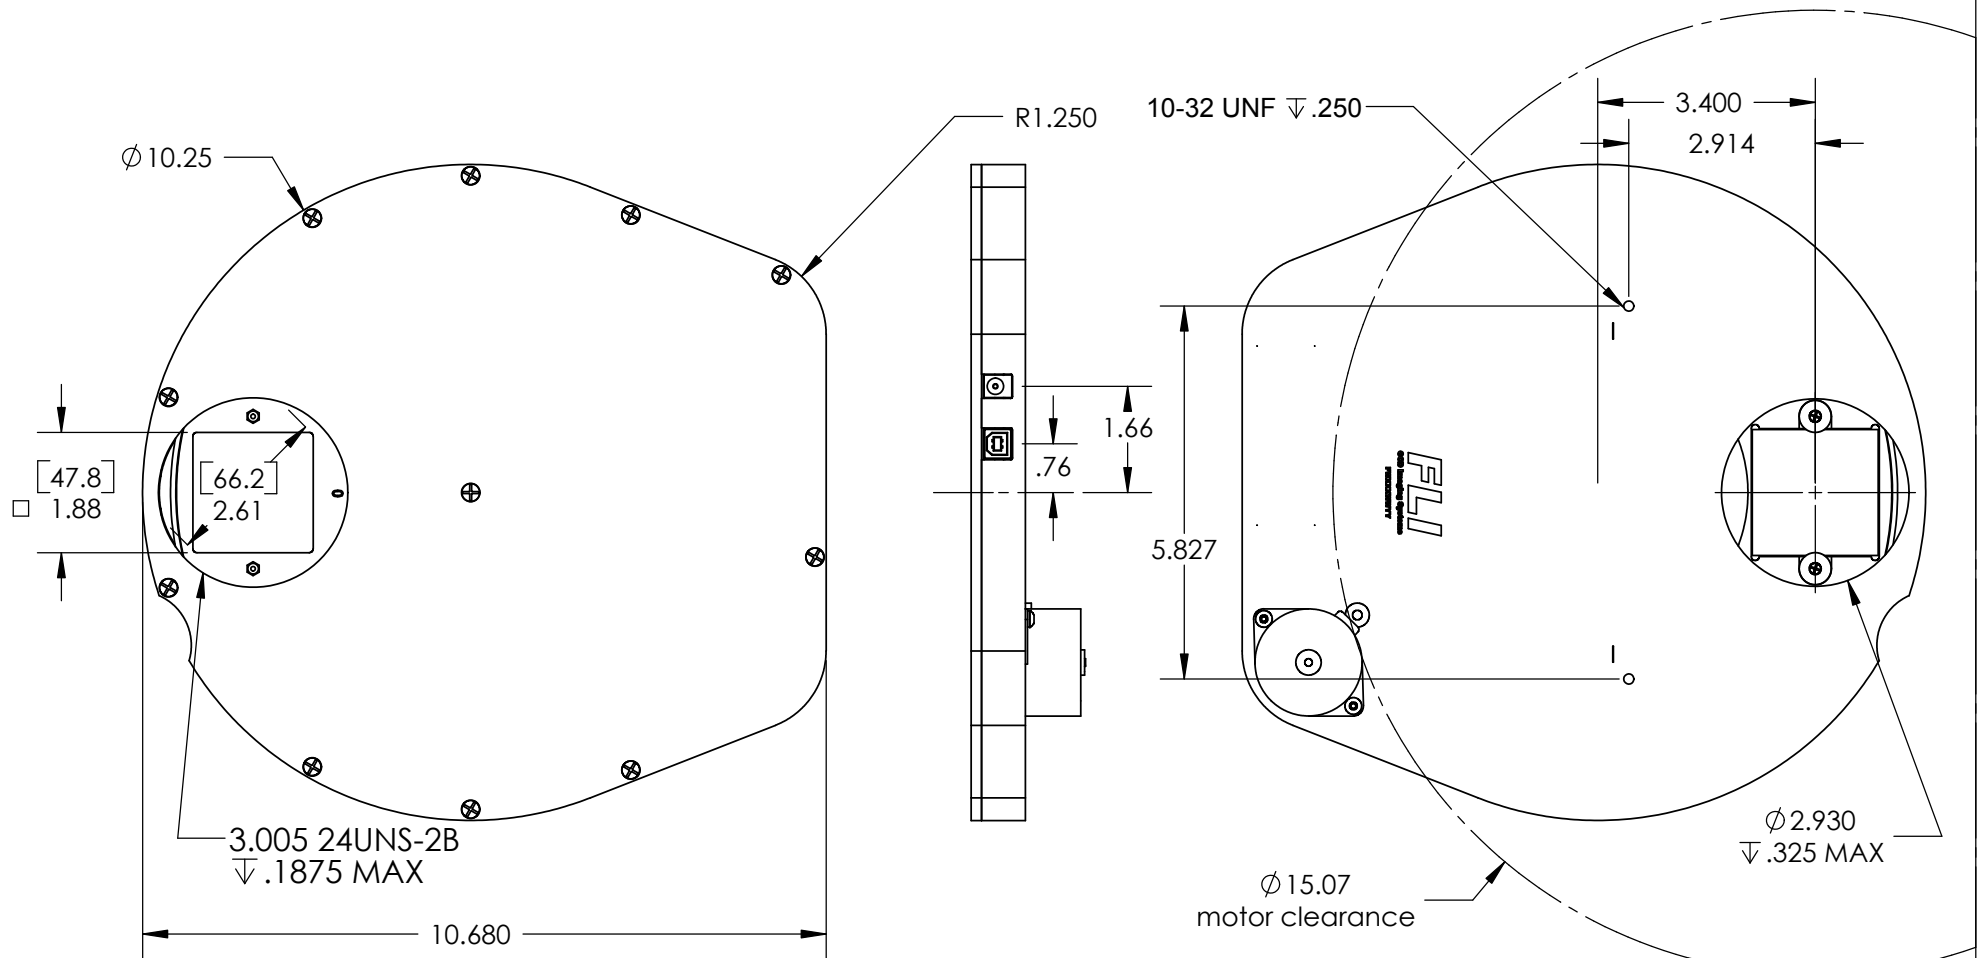

FILTER SIZES: □ 50mm ±0.125mm  
1 to 6.125mm thick

SIZE	<b>A</b>	NAME	TITLE:
	DRAWN	REC	CFW5_7SQ_50MM_WEB
UNLESS OTHERWISE SPECIFIED:			
DIMENSIONS ARE IN INCHES			
TOLERANCES:			
ANGULAR: $\pm 1^\circ$			
TWO PLACE DECIMAL $\pm .01$			
THREE PLACE DECIMAL $\pm .003$			
FOUR PLACE DECIMAL $\pm .0005$			
PROPRIETARY AND CONFIDENTIAL			
THE INFORMATION CONTAINED IN THIS DRAWING IS THE SOLE PROPERTY OF FINGER LAKES INSTRUMENTATION. ANY REPRODUCTION IN PART OR AS A WHOLE WITHOUT THE WRITTEN PERMISSION OF FINGER LAKES INSTRUMENTATION IS PROHIBITED.			REV
COMMENTS:			F
SCALE: 1:3	DO NOT SCALE DRAWING	SHEET 1 OF 1	